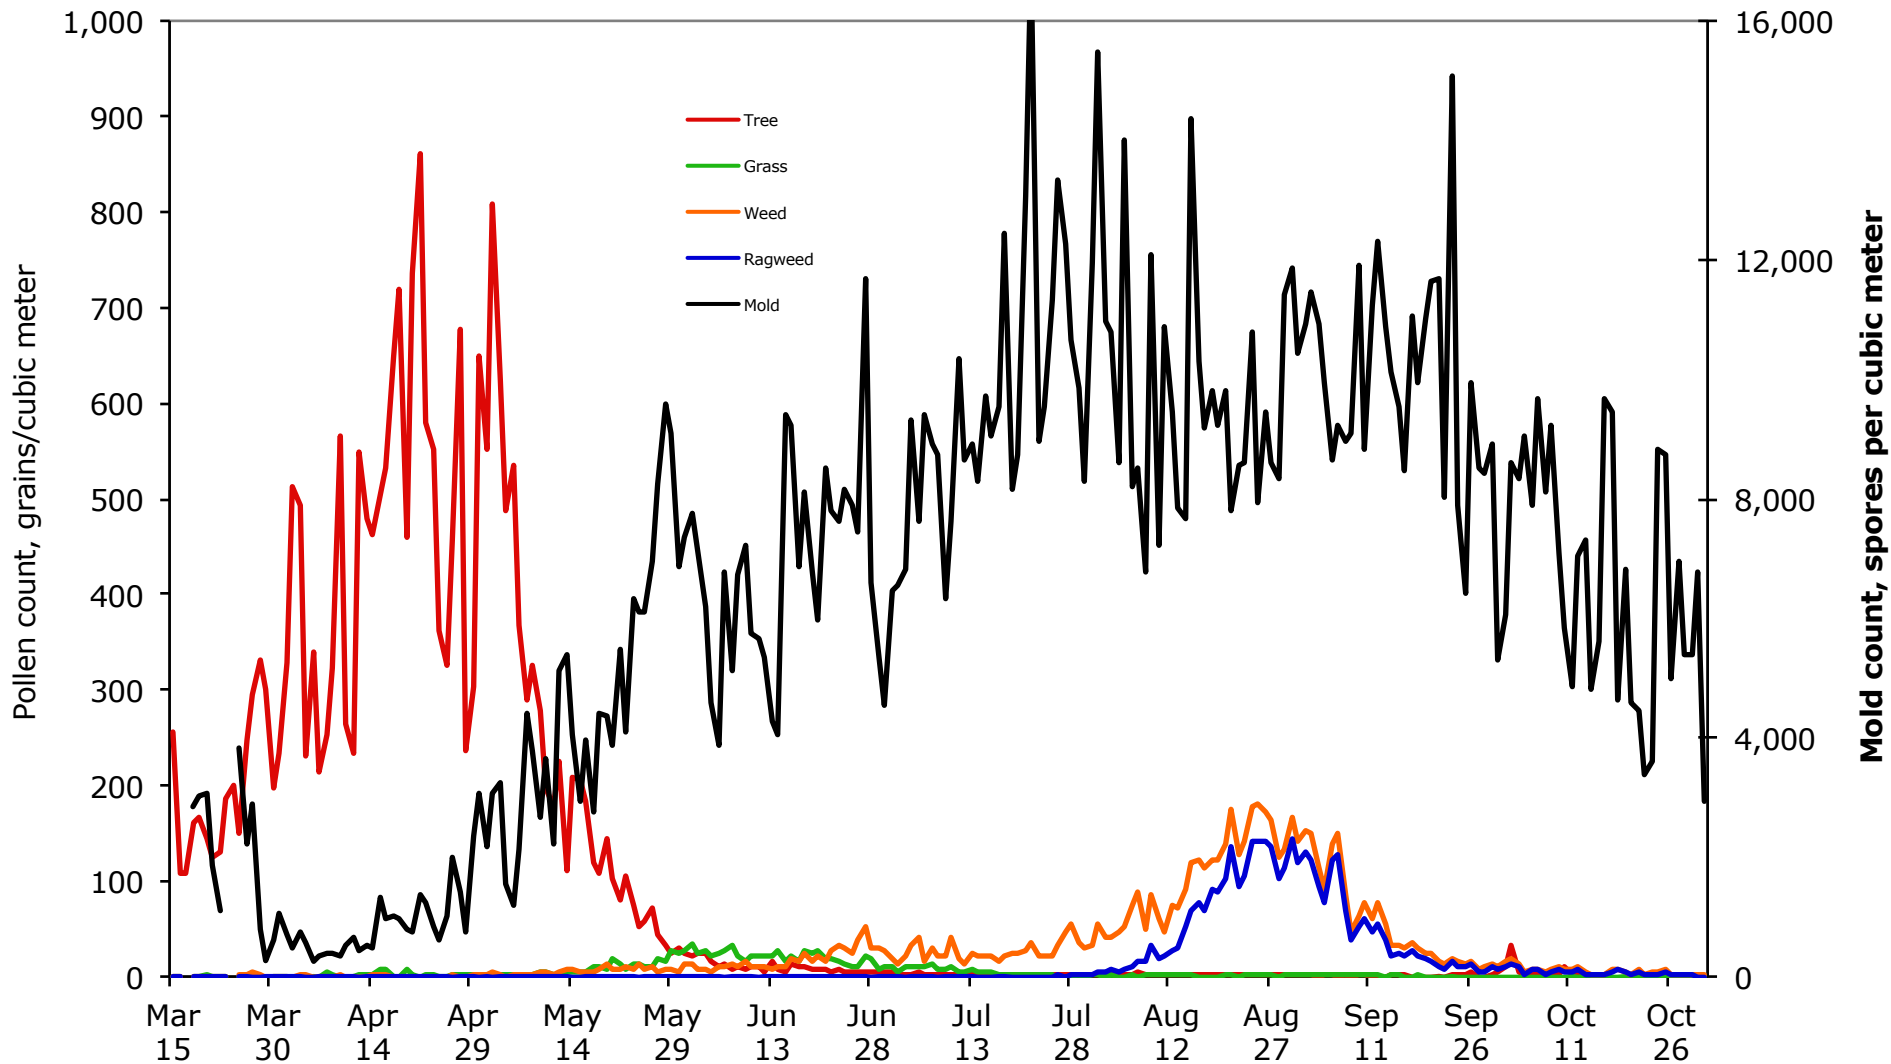

# Milwaukee County Pollen and Mold Summary, 1995-2016

Pollen/mold counts provided by:

For daily pollen and mold counts, go to  
[www.milwaukeepollen.com](http://www.milwaukeepollen.com)